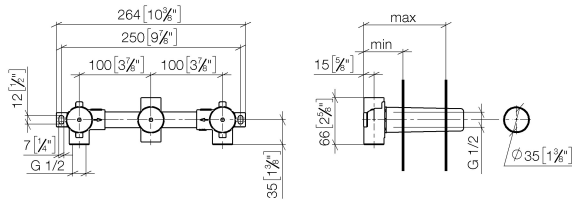

Concealed wall-mounted mixer centred spout -

35 707 970 90

- 3x dust cover
- 2x female thread 1/2" connections
- 1x female thread 1/2" outlet
- 3x sealing plug 1/2"
- gauge 100 mm
- lead-free
- WRAS 1702022

Required miscellaneous

Drybox Wall-mounted basin mixer 39 708 970 90
centred spout -

- Overflow is part of the scope of delivery.

Concealed wall-mounted mixer centred spout -

35 707 970 90

mm [inches]

	min	max
Madison	55 2 1/8"	115 4 1/2"
Square	55 2 1/8"	110 4 3/8"
Circle	55 2 1/8"	130 5 1/8"
Vaia	60 2 3/8"	132 5 1/4"
Domicil	60 2 1/2"	100 3 7/8"
Deque	70 2 3/4"	135 5 3/8"
Gentle	70 2 3/4"	135 5 3/8"
LaFleur	70 2 3/4"	135 5 3/8"
Selv	70 2 3/4"	135 5 3/8"
Supernova	70 2 3/4"	135 5 3/8"
Symetrics	70 2 3/4"	135 5 3/8"
Tara	70 2 3/4"	135 5 3/8"
CL_2	93 3 5/8"	115 4 1/2"
MEM	93 3 5/8"	138 5 3/8"
CL_1	93 3 5/8"	138 5 3/8"
La Fleur Cl.	102 4"	144 5 5/8"

Certificates

ETA_19023.

LGA_19175.

ACS_20 ACC LY 735.

Concealed wall-mounted mixer centred spout -

35 707 970 90

Spare parts list

No.	Item Number	Name	Quantity used	Delivery time
1	04 30 31 024 01 90	fixing set	2	2
2	04 31 20 006 00 90	plug	1	2
3	04 29 05 018 10 90	nipple	2	2
4	04 31 20 037 00 90	plug	2	2
5	09 21 02 102 90	cap	3	2