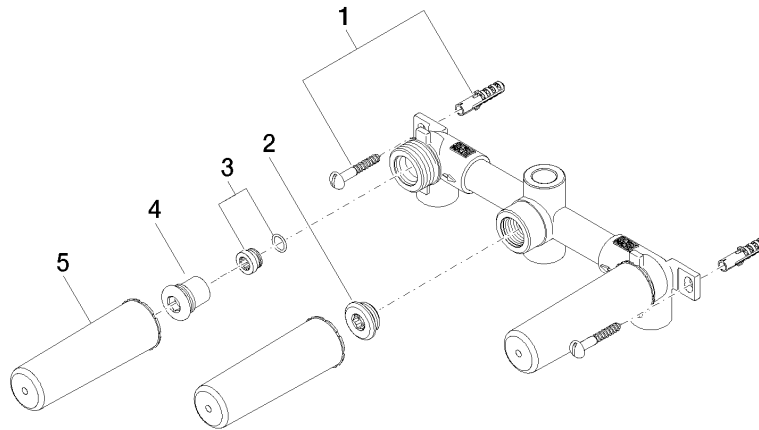

Concealed wall-mounted mixer centred spout -

35 707 970 90

- 3x dust cover
- 2x female thread 1/2" connections
- 1x female thread 1/2" outlet
- 3x sealing plug 1/2"
- gauge 100 mm
- lead-free
- WRAS 1702022

Required miscellaneous

Drybox Wall-mounted basin mixer 39 708 970 90
centred spout -

- Overflow is part of the scope of delivery.

Concealed wall-mounted mixer centred spout -

35 707 970 90

mm [inches]

	min	max
Madison	55 2 1/8"	115 4 1/2"
Square	55 2 1/8"	110 4 3/8"
Circle	55 2 1/8"	130 5 1/8"
Vaia	60 2 3/8"	132 5 1/4"
Domicil	60 2 1/2"	100 3 7/8"
Deque	70 2 3/4"	135 5 3/8"
Gentle	70 2 3/4"	135 5 3/8"
LaFleur	70 2 3/4"	135 5 3/8"
Selv	70 2 3/4"	135 5 3/8"
Supernova	70 2 3/4"	135 5 3/8"
Symetrics	70 2 3/4"	135 5 3/8"
Tara	70 2 3/4"	135 5 3/8"
CL_2	93 3 5/8"	115 4 1/2"
MEM	93 3 5/8"	138 5 3/8"
CL_1	93 3 5/8"	138 5 3/8"
La Fleur Cl.	102 4"	144 5 5/8"

Certificates

ETA_19023.

LGA_19175.

ACS_20 ACC LY 735.

Concealed wall-mounted mixer centred spout -

35 707 970 90

Spare parts list

No.	Item Number	Name	Quantity used	Delivery time
1	04 30 31 024 01 90	fixing set	2	2
2	04 31 20 006 00 90	plug	1	2
3	04 29 05 018 10 90	nipple	2	2
4	04 31 20 037 00 90	plug	2	2
5	09 21 02 102 90	cap	3	2